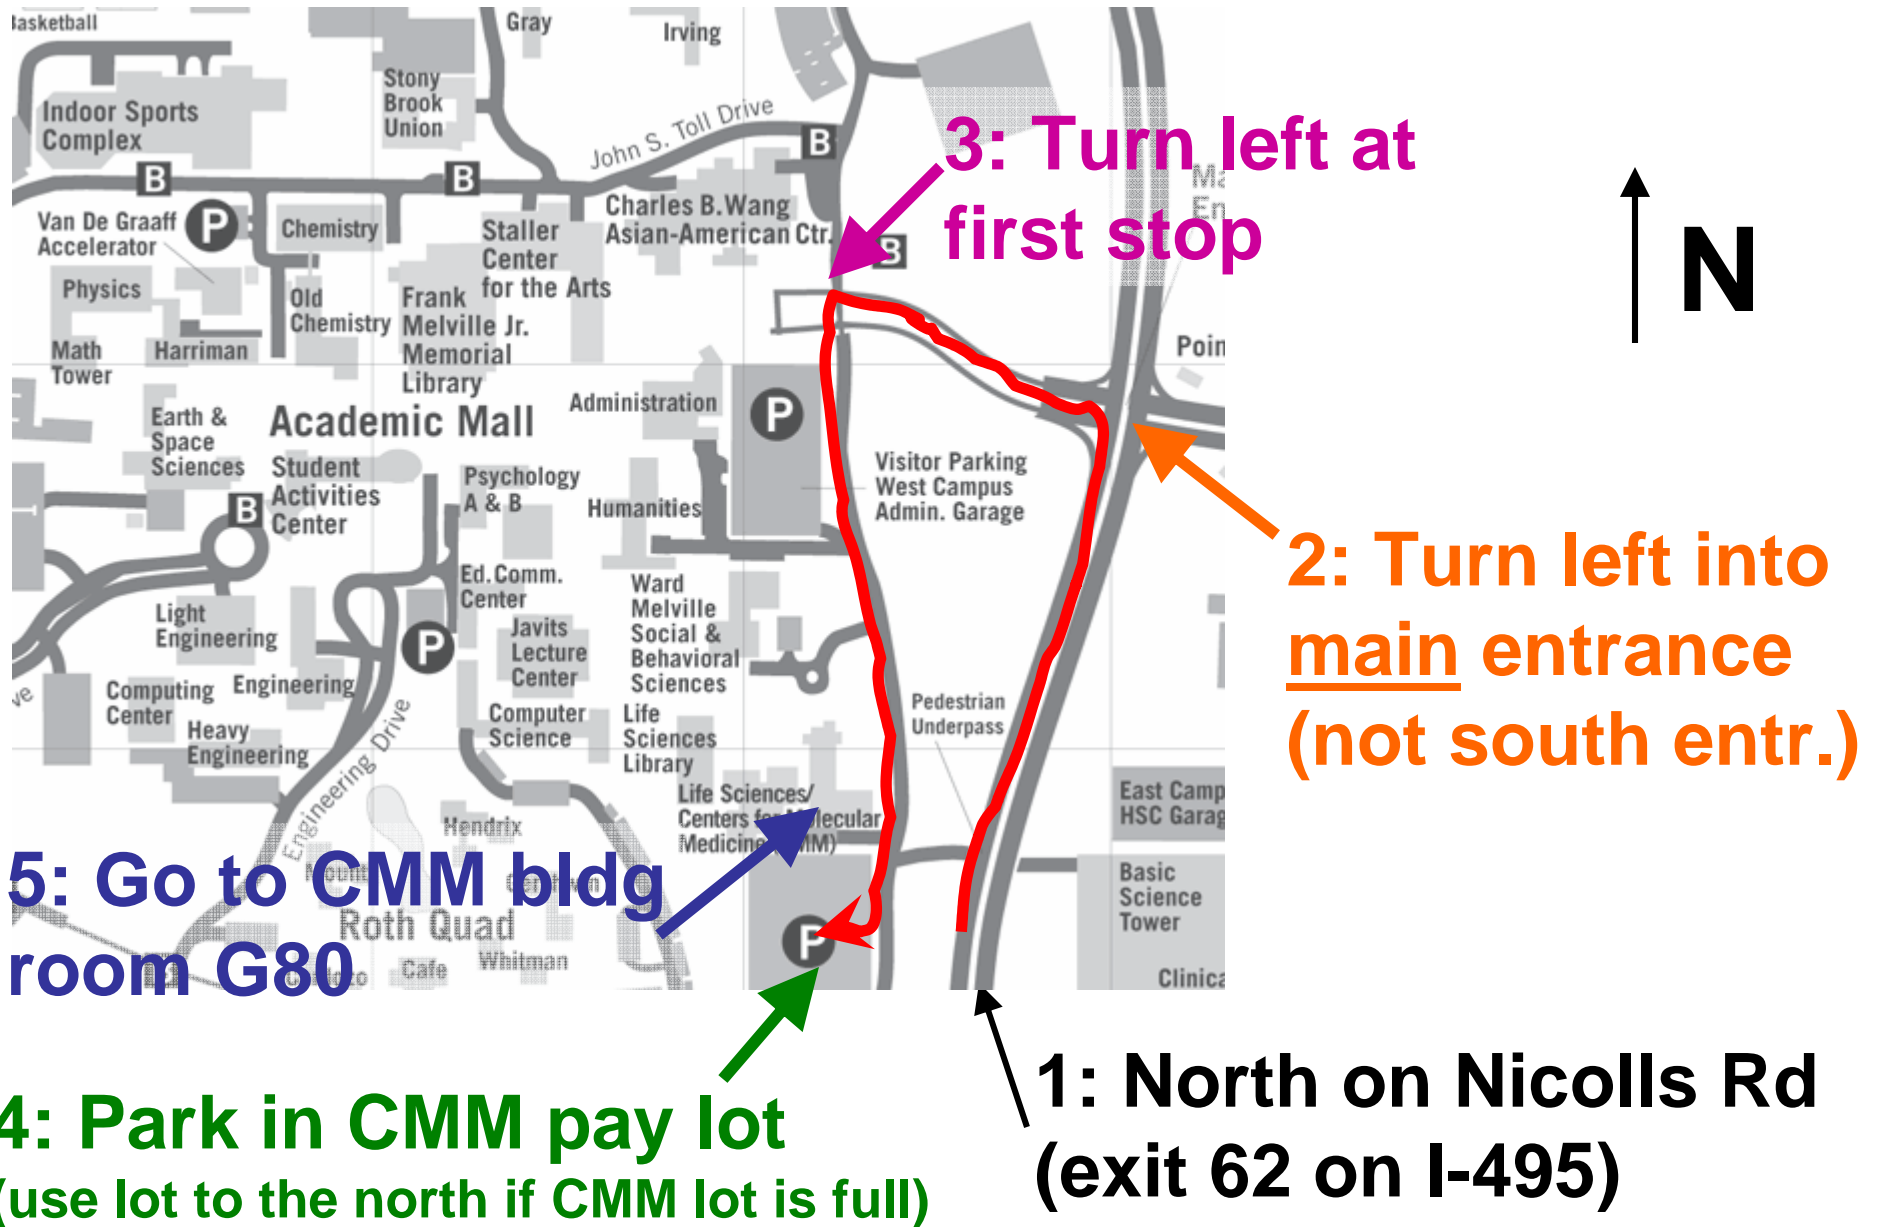

Simmerling Lab (631) 632-1336

Simmerling Lab

632-1336

CMM Room G80

Enter CMM by Life Science Bldg

Take elevator to ground floor "G"

We are at the end of the long hall