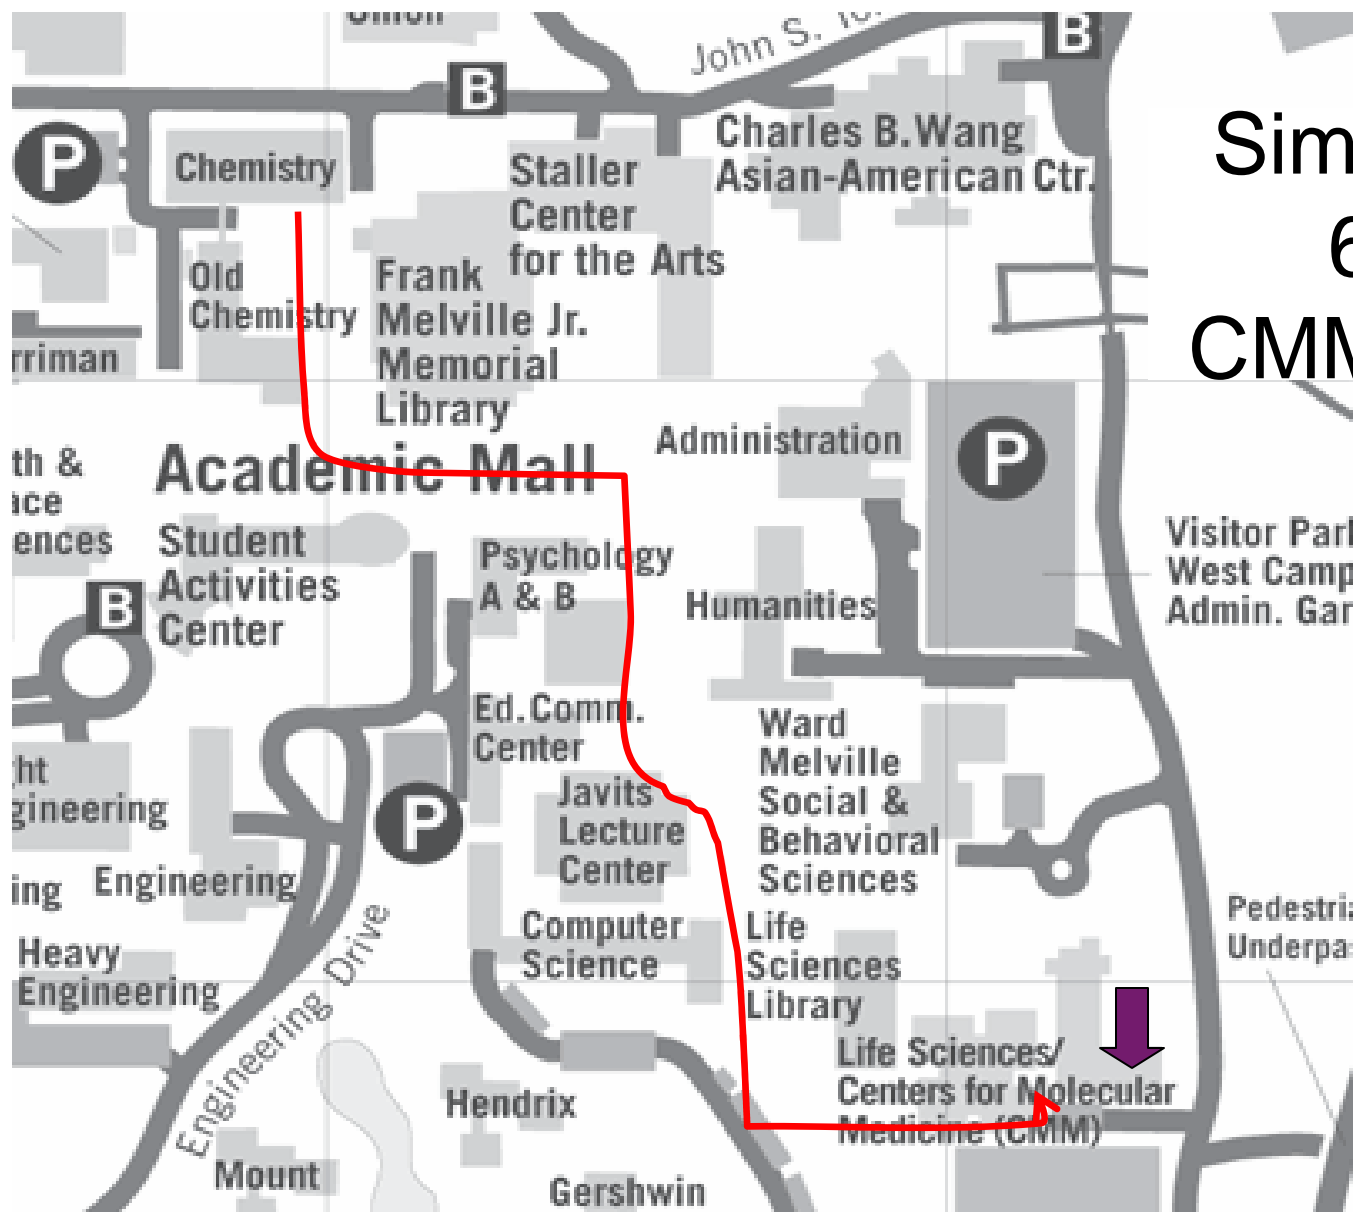

Simmerling Lab (631) 632-1336

Simmerling Lab

632-1336

CMM Room G80

Enter CMM by Life Science Bldg

Take elevator to ground floor "G"

We are at the end of the long hall